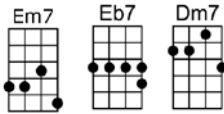

WON'T YOU BE MY NEIGHBOR - Fred Rogers

4/4 1...2...123 (without intro)

Intro: |  |  |  |  |  |  |  |  |  |  |

It's a beautiful day in this neighborhood

A beautiful day for a neighbor

Would you be mine

Could you be mine

Em7 Eb7 Dm7
Would you be mine

G7b9 Em7 A7b9 Dm7
Could you be mine

G7 C A7
It's a neighborly day in this beauty-wood

Dm7 G7
A neighborly day for a beauty

Em7 Eb7 Dm7
Would you be mine

G7b9 C Gm7 C7
Could you be mine

F6 F#dim
I've always wanted to have a neighbor just like you

C D7 G7
I've always wanted to live in a neighbor-hood with you

C A7
So, let's make the most of this beautiful day

Dm7 Dm7b5 G7b9
Since we're together we might as well say

C Dm7
Would you be mine, could you be mine

G7 C
Won't you be my neighbor

F Em7 Dm7 A7
Won't you please, won't you please

Dm7 G7 C
Please won't you be my neighbor

Outro: F Em7 Dm7 A7 Dm7 G7 C CMA7