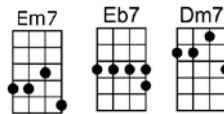

Would you be mine