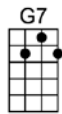

Won't you be my neighbor