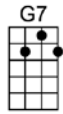

WON'T YOU BE MY NEIGHBOR - Fred Rogers

4/4 1...2...123 (without intro)

Intro: |  |  |  |  |  |  |  |  |  |  |

It's a beautiful day in this neighborhood

A beautiful day for a neighbor

Would you be mine

Could you be mine

It's a neighborly day in this beauty-wood

A neighborly day for a beauty

Would you be mine

Could you be mine

p.2. Won't You Be My Neighbor

I've always wanted to have a neighbor just like you

I've always wanted to live in a neighbor-hood with you

F6 F#dim
I've always wanted to have a neighbor just like you

C D7 G7
I've always wanted to live in a neighbor-hood with you

C A7
So, let's make the most of this beautiful day

Dm7 Dm7b5 G7b9
Since we're together we might as well say