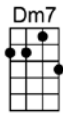

Would you be mine, could you be mine