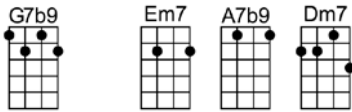

WON'T YOU BE MY NEIGHBOR - Fred Rogers

4/4 1...2...123 (without intro)

Intro: |  |  |  |  |  |  |  |  |  |  |

It's a beautiful day in this neighborhood

A beautiful day for a neighbor

Would you be mine

Could you be mine

Em7 Eb7 Dm7
Would you be mine

G7b9 Em7 A7b9 Dm7
Could you be mine

G7 C A7
It's a neighborly day in this beauty-wood

Dm7 G7
A neighborly day for a beauty

Em7 Eb7 Dm7
Would you be mine

G7b9 C Gm7 C7
Could you be mine

C Dm7
Would you be mine, could you be mine

G7 C
Won't you be my neighbor

F Em7 Dm7 A7
Won't you please, won't you please

Dm7 G7 C
Please won't you be my neighbor

Outro: F Em7 Dm7 A7 Dm7 G7 C CMA7