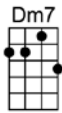

Since we're together we might as well say