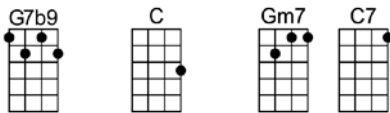

Could you be mine