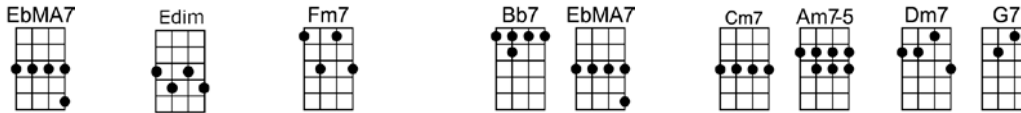

And that laugh that wrinkles your nose touches my fool - ish heart