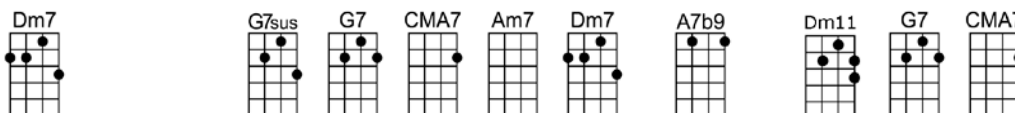

Just the way you look to - night just the way you look to - night