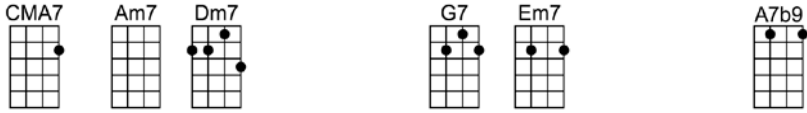

THE WAY YOU LOOK TONIGHT

4/4 1...2...1234

Intro: First 4 chords X2

Some day when I'm awfully low, when the world is cold

I will feel a glow just thinking of you and the way you look to - night

Oh, but you're love - ly, with your smile so warm, and your cheek so soft

THE WAY YOU LOOK TONIGHT

4/4 1...2...1234

Intro: First 4 chords X2

CMA7 Am7 Dm7 G7 Em7 A7b9
Some day when I'm awfully low, when the world is cold

Dm7 G7 Gm7 C7 Dm7 G7sus4 G7 CMA7 Am7 Dm7 G7
I will feel a glow just thinking of you and the way you look to -night

EbMA7 Edim Fm7 Bb7 EbMA7 Gm7 Gbdim Fm7 Bb7
With each word your tenderness grows, tearing my fear a - part,

EbMA7 Edim Fm7 Bb7 EbMA7 Cm7 Am7b5 Dm7 G7
And that laugh that wrinkles your nose touches my fool - ish heart

CMA7 Am7 Dm7 G7 Em7 A7b9
Love - ly, never, never change, keep that breathless charm

Dm7 G7 Gm7 C7 Dm7 G7sus4 G7 CMA7 Am7
Won't you please ar-range it 'cause I love you, just the way you look to - night