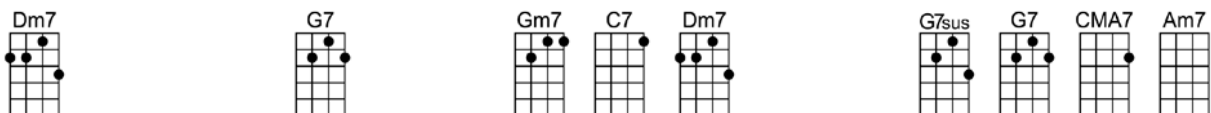

Won't you please ar-range it 'cause I love you, just the way you look to - night