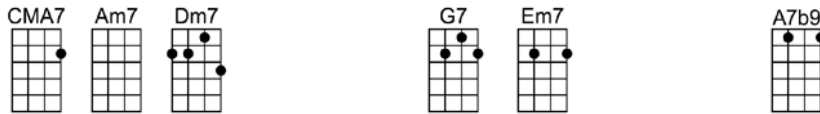

THE WAY YOU LOOK TONIGHT

4/4 1...2...1234

Intro: First 4 chords X2

Some day when I'm awfully low, when the world is cold

I will feel a glow just thinking of you and the way you look to - night

Oh, but you're love - ly, with your smile so warm, and your cheek so soft

THE WAY YOU LOOK TONIGHT

4/4 1...2...1234

Intro: First 4 chords X2

CMA7 Am7 Dm7 G7 Em7 A7b9
Some day when I'm awfully low, when the world is cold

Dm7 G7 Gm7 C7 Dm7 G7sus4 G7 CMA7 Am7 Dm7 G7
I will feel a glow just thinking of you and the way you look to -night

EbMA7 Edim Fm7 Bb7 EbMA7 Gm7 Gbdim Fm7 Bb7
With each word your tenderness grows, tearing my fear a - part,

EbMA7 Edim Fm7 Bb7 EbMA7 Cm7 Am7b5 Dm7 G7
And that laugh that wrinkles your nose touches my fool - ish heart

CMA7 Am7 Dm7 G7 Em7 A7b9
Love - ly, never, never change, keep that breathless charm

Dm7 G7 Gm7 C7 Dm7 G7sus4 G7 CMA7 Am7
Won't you please ar-range it 'cause I love you, just the way you look to - night