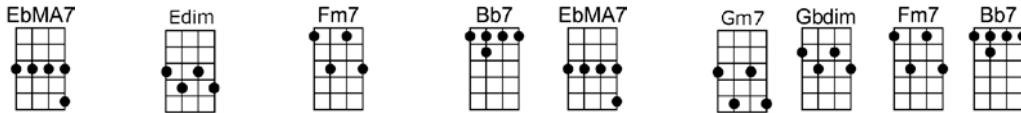

With each word your tenderness grows, tearing my fear a - part,