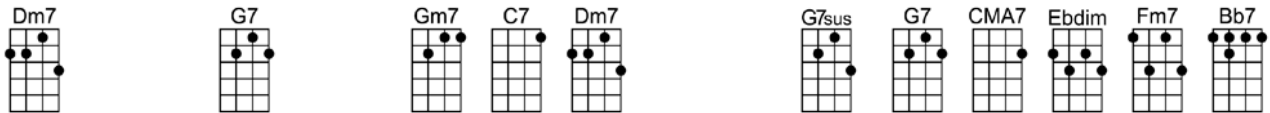

THE WAY YOU LOOK TONIGHT

4/4 1...2...1234

Intro: First 4 chords X2

Some day when I'm awfully low, when the world is cold

I will feel a glow just thinking of you and the way you look to - night

Oh, but you're love - ly, with your smile so warm, and your cheek so soft

There is nothing for me but to love you, just the way you look to - night

With each word your tenderness grows, tearing my fear a - part,

And that laugh that wrinkles your nose touches my fool - ish heart

THE WAY YOU LOOK TONIGHT

4/4 1...2...1234

Intro: First 4 chords X2

CMA7 Am7 Dm7 G7 Em7 A7b9
Some day when I'm awfully low, when the world is cold

Dm7 G7 Gm7 C7 Dm7 G7sus4 G7 CMA7 Am7 Dm7 G7
I will feel a glow just thinking of you and the way you look to -night

EbMA7 Edim Fm7 Bb7 EbMA7 Gm7 Gbdim Fm7 Bb7
With each word your tenderness grows, tearing my fear a - part,

EbMA7 Edim Fm7 Bb7 EbMA7 Cm7 Am7b5 Dm7 G7
And that laugh that wrinkles your nose touches my fool - ish heart