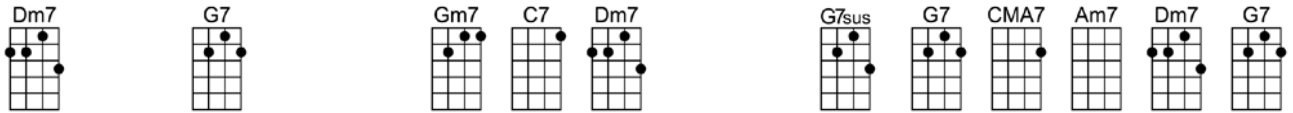

THE WAY YOU LOOK TONIGHT

4/4 1...2...1234

Intro: First 4 chords X2

Some day when I'm awfully low, when the world is cold

I will feel a glow just thinking of you and the way you look to - night

Oh, but you're love - ly, with your smile so warm, and your cheek so soft

There is nothing for me but to love you, just the way you look to - night

With each word your tenderness grows, tearing my fear a - part,

And that laugh that wrinkles your nose touches my fool - ish heart

THE WAY YOU LOOK TONIGHT

4/4 1...2...1234

Intro: First 4 chords X2

CMA7 Am7 Dm7 G7 Em7 A7b9
Some day when I'm awfully low, when the world is cold

Dm7 G7 Gm7 C7 Dm7 G7sus4 G7 CMA7 Am7 Dm7 G7
I will feel a glow just thinking of you and the way you look to -night

EbMA7 Edim Fm7 Bb7 EbMA7 Gm7 Gbdim Fm7 Bb7
With each word your tenderness grows, tearing my fear a - part,

EbMA7 Edim Fm7 Bb7 EbMA7 Cm7 Am7b5 Dm7 G7
And that laugh that wrinkles your nose touches my fool - ish heart