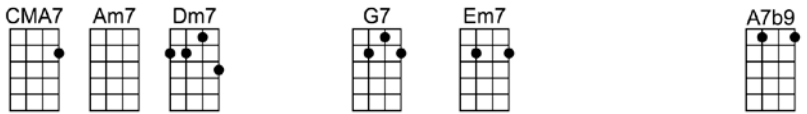

Love - ly, never, never change, keep that breathless charm