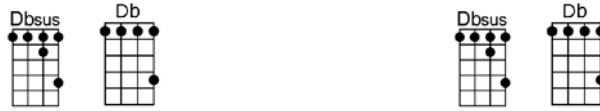

I can hear the music playin', I can feel your body swayin'
Read how many times I saw you, how in my silence I a-dored you

One floor be-low me you don't even know me, I love you
Only in my dreams did that wall between us come a-part

Oh my darlin', knock three times on the ceilin' if you want me

Twice on the pipe if the answer is no

Oh my sweetness (knock, knock, knock) means you'll meet me in the hallway

1. Twice on the pipe means you ain't gonna show (2nd verse)

2. Twice on the pipe means you ain't gonna show

p.2. Knock Three Times

Instrumental:

I can hear the music playin', I can feel your body swayin'

One floor be-low me you don't even know me, I love you

Oh my darlin', knock three times on the ceilin' if you want me

C C7 F
2. Twice on the pipe means you ain't gonna show

Instrumental: Gb Db

Dbsus Db Dbsus Db
I can hear the music playin', I can feel your body swayin'

Dbadd9 Db Gb
One floor be-low me you don't even know me, I love you