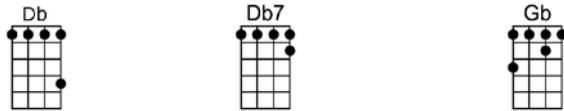

I can hear the music playin', I can feel your body swayin'
Read how many times I saw you, how in my silence I a-dored you

One floor be-low me you don't even know me, I love you
Only in my dreams did that wall between us come a-part

Oh my darlin', knock three times on the ceilin' if you want me

Twice on the pipe if the answer is no

Oh my sweetness (knock, knock, knock) means you'll meet me in the hallway

1. Twice on the pipe means you ain't gonna show (2nd verse)

2. Twice on the pipe means you ain't gonna show

p.2. Knock Three Times

Instrumental:

I can hear the music playin', I can feel your body swayin'

One floor be-low me you don't even know me, I love you

Oh my darlin', knock three times on the ceilin' if you want me

Twice on the pipe if the answer is no

Oh my sweetness (knock, knock, knock) means you'll meet me in the hallway

Twice on the pipe means you ain't gonna show oh, my darling, knock three times!

KNOCK THREE TIMES-Irwin Levine/L. Russell Brown