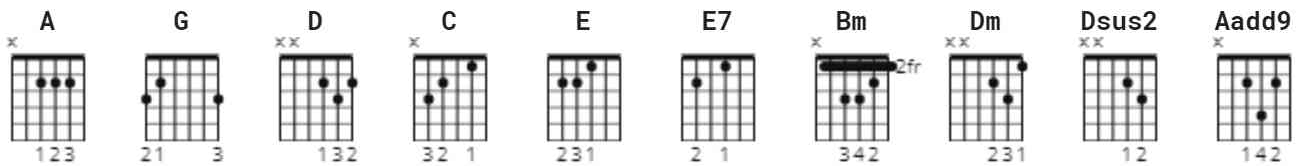

Amie chords by Pure Prairie League

Tuning: E A D G B E

CHORDS

Amie chords
Pure Prairie League

[Intro]

A
A G D 4x
A G D 2x

[Verse 1]

A G D A
I can see why you think you belong
G D
to me
A G D
I never tried to make you think, or
A D
let you see one thing for yourself
C
But now your off with someone else
D
and I'm alone
C
You see I thought that I might keep
E E7
you for my own

[Chorus]

A G D
Amie, what you wanna do?
A G D
I think, I could stay with you
Bm E
For a while, maybe longer if I do
E7

A G D 2x

[Verse 2]

A G D
Don't you think the time is right
A G D
for us to find?
A G
All the things we thought weren't
D A
proper could be right in time,
D
and can you see?
C
Which way we should turn together
D
or alone
C
I can never see what's right or
E E7
what is wrong

Well now

A G D
Amie, what you wanna do?
A G D
I think, I could stay with you
Bm E
For a while, maybe longer if I do
E7

A G D 2x

[Verse 3]

A G D
Now it's come to what you want
A G D
you've had your way
A G
And all the things you thought
D A
before just faded into gray
D
and can you see;
C
that I don't know if it's you or if
D
it's me?
C
If it's one of us I'm sure we'll
E E7
both will see

(Won't you look at me and tell me)

[Chorus]

A G D
Amie, what you wanna do?
A G D
I think, I could stay with you
Bm
For a while, maybe longer, longer
E E7
if I do

Yeah now

A G D
Amie, what you wanna do?
A G D
I think, I could stay with you
Bm E
For a while, maybe longer, if I do
E7